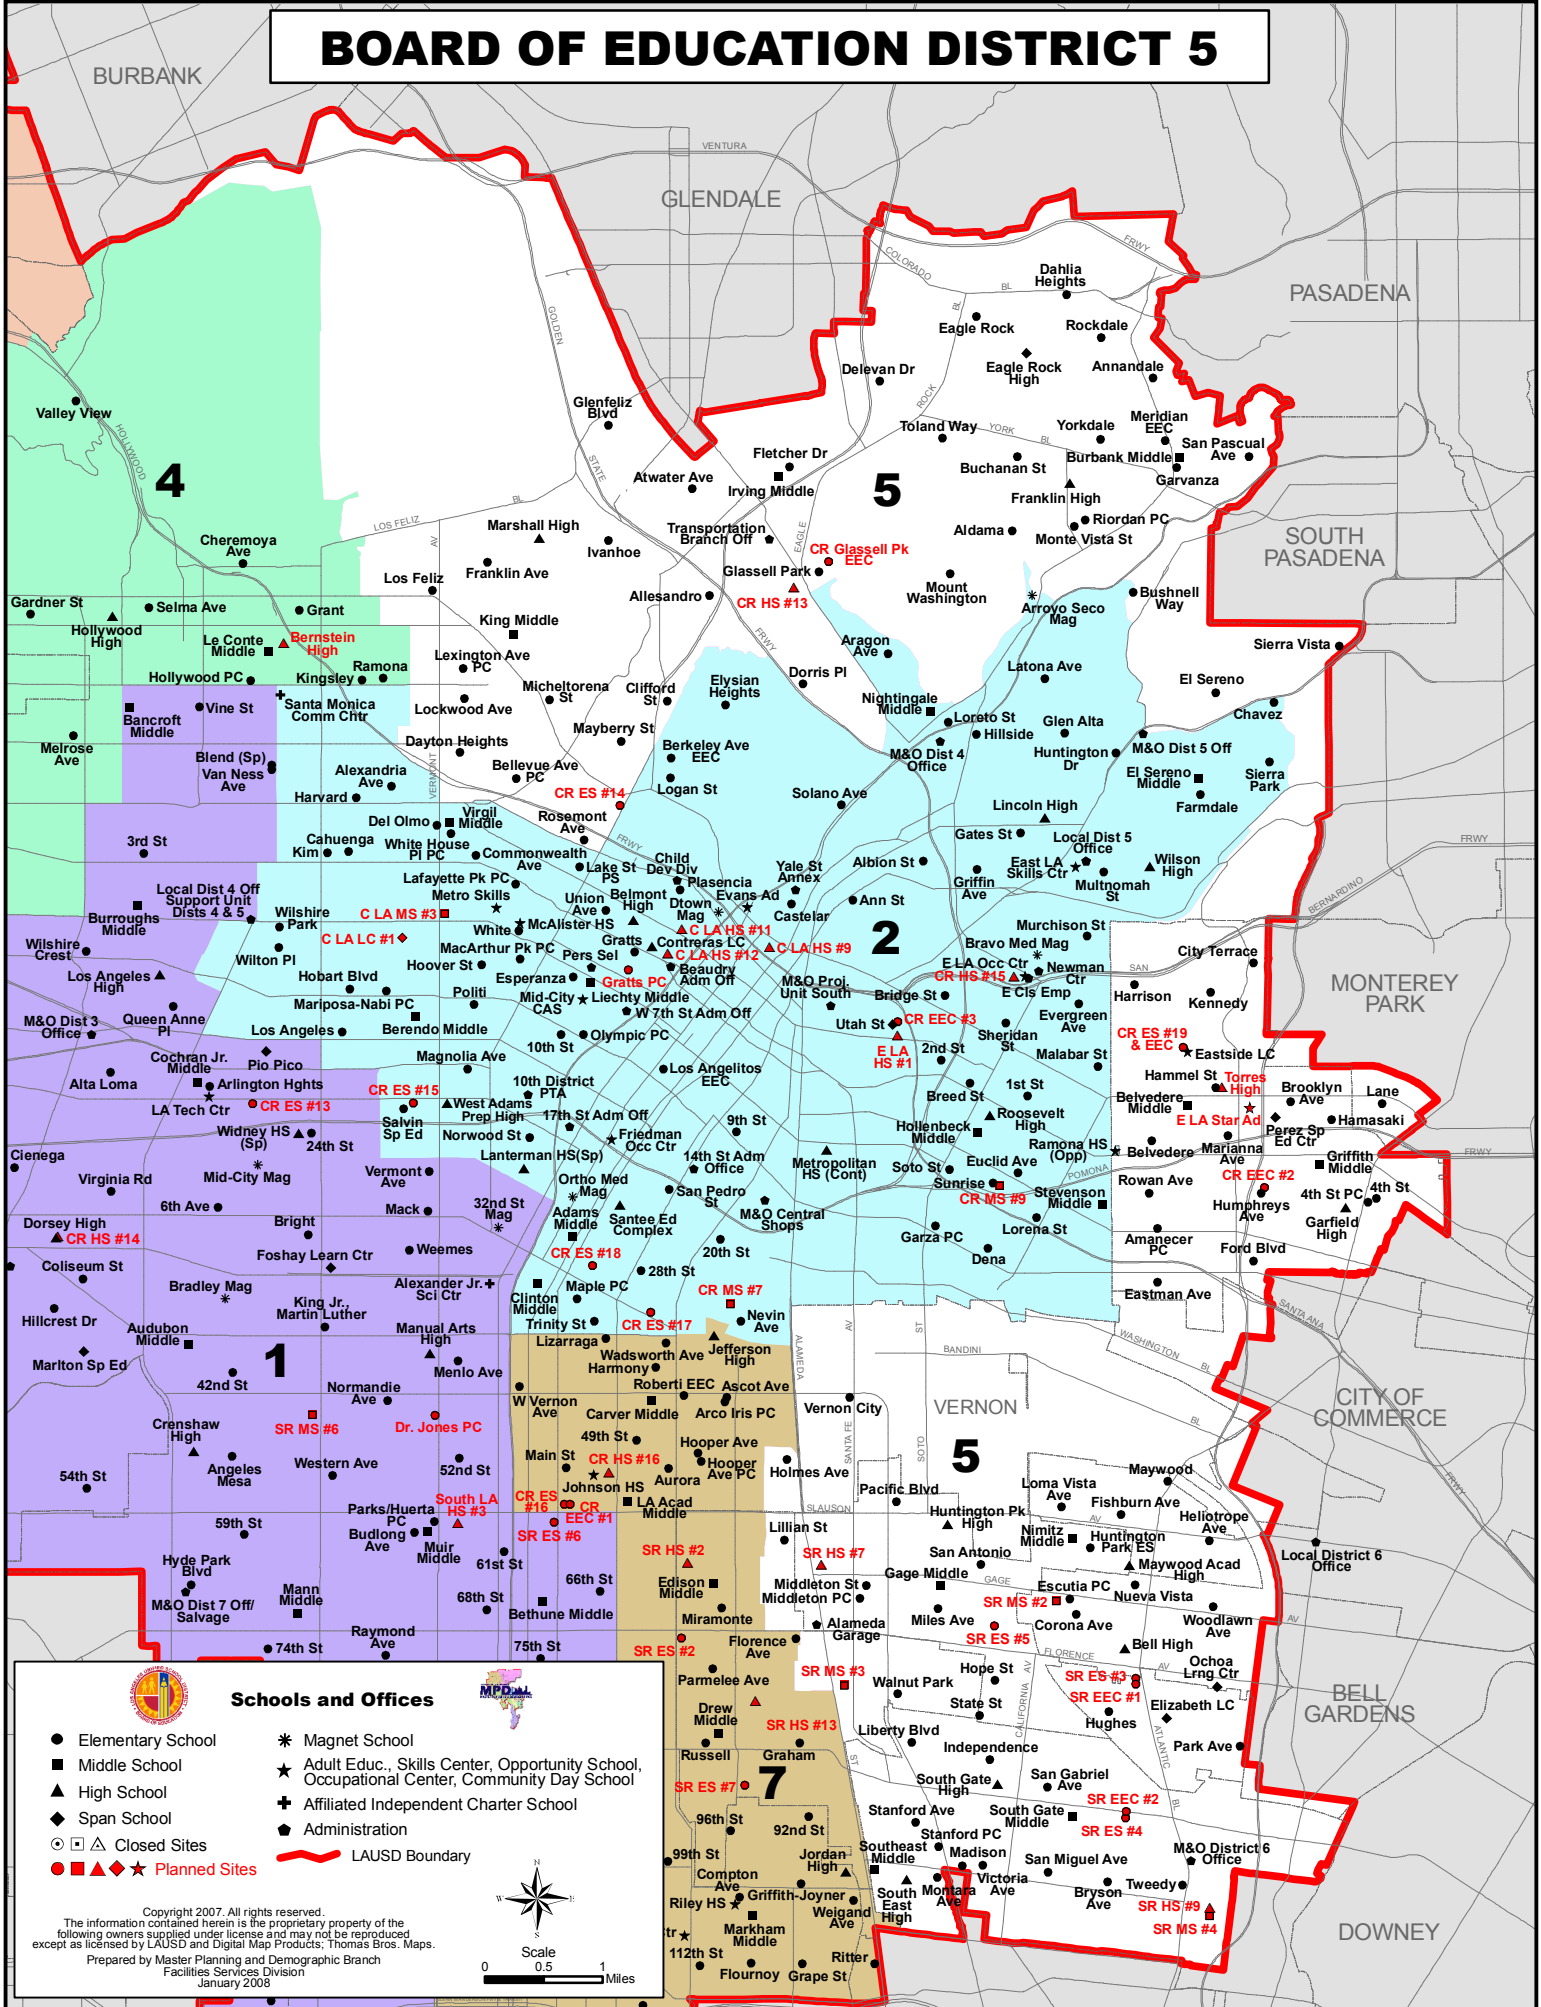

BOARD OF EDUCATION DISTRICT 5

Schools and Offices

- Elementary School
- Middle School
- ▲ High School
- Span School
- Closed Sites
- Planned Sites
- Magnet School
- ★ Adult Educ., Skills Center, Opportunity School, Occupational Center, Community Day School
- ✚ Affiliated Independent Charter School
- Administration

LAUSD Boundary

Scale
0 0.5 1 Miles