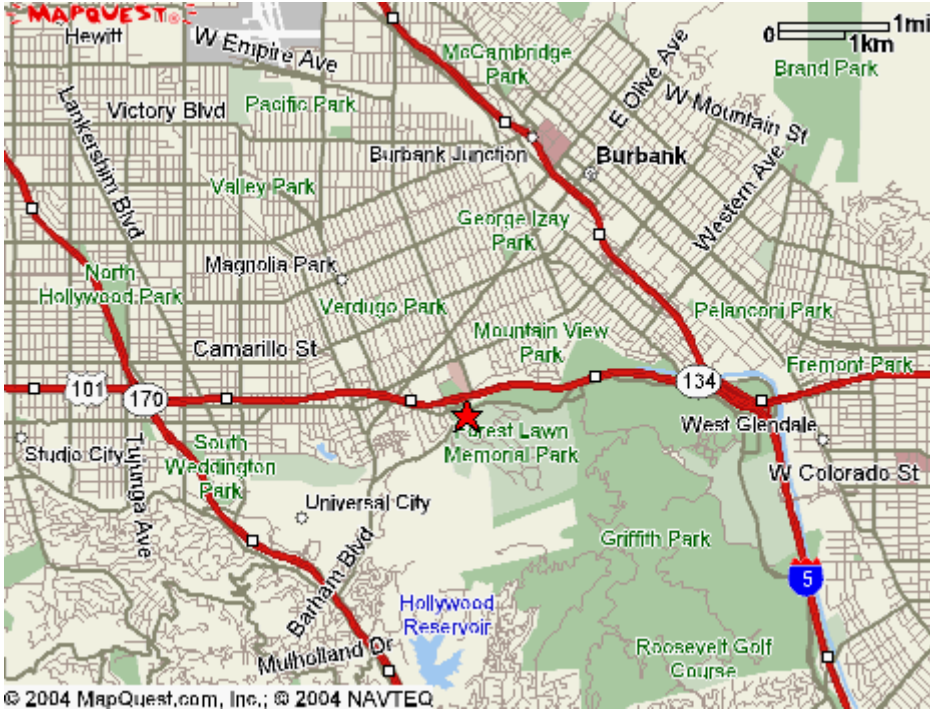

# Driving Directions:

6250 Forest Lawn Dr Los Angeles, CA 90068

From Downtown Los Angeles	From San Fernando Valley
110 North 5 North 134 West Exit Forest Lawn Drive 6250 Forest Lawn Drive	170 South (or 101 South) 134 East Exit Forest Lawn Drive 6250 Forest Lawn Drive